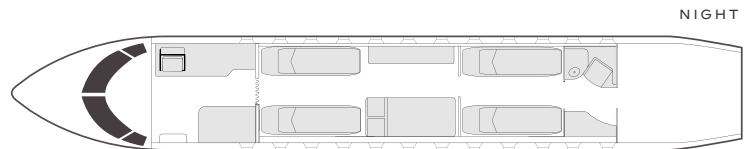

NIGHT

INTERIOR CONFIGURATIONS MAY DIFFER BY AIRCRAFT TAIL.

Range	5.950 NM
Maximum cruise speed	502 kt
Baggage	155 ft³
Cabin H/L/W	6'2" x 39'7" x 7'8 ft