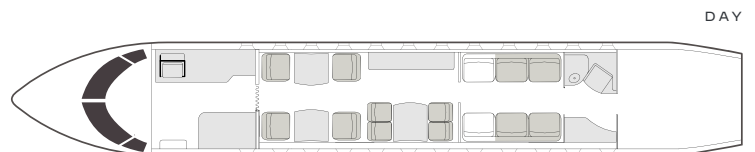

AIRCRAFT

PASSENGERS

RANGE

FALCON 7x

12

GLOBAL

- Passenger capacity: 12
- Day-time: 4 single seats, conference group with 4 single seats, 2 divans with 3 seats
- Night-time: 4 single beds, 1 double bed
- Galley incl. microwave, convention oven, fridge & chiller
- Fully enclosed pocket door to separate the cabin into two parts
- Full refreshment center
- Fully enclosed aft and forward lavatories
- 2 LCD monitors/premium sound system
- Cabin inflight entertainment and Blu-ray player
- WiFi on board
- iPhone and PC interface
- SAT phones

INTERIOR CONFIGURATIONS MAY DIFFER BY AIRCRAFT TAIL.

Range	5.950 NM
Maximum cruise speed	502 kt
Baggage	155 ft ³
Cabin H/L/W	6'2" x 39'7" x 7'8 ft

AIRCRAFT

PASSENGERS

RANGE

FALCON 7x

12

GLOBAL

- Passenger capacity: 12
- Day-time: 4 single seats, conference group with 4 single seats, 2 divans with 3 seats
- Night-time: 4 single beds, 1 double bed
- Galley incl. microwave, convention oven, fridge & chiller
- Fully enclosed pocket door to separate the cabin into two parts
- Full refreshment center
- Fully enclosed aft and forward lavatories
- 2 LCD monitors/premium sound system
- Cabin inflight entertainment and Blu-ray player
- WiFi on board
- iPhone and PC interface
- SAT phones