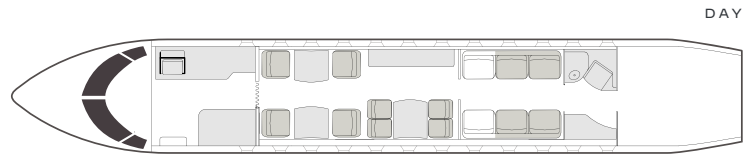

AIRCRAFT

PASSENGERS

RANGE

FALCON 7x

12

GLOBAL

- Passenger capacity: 12
- Day-time: 4 single seats, conference group with 4 single seats, 2 divans with 3 seats
- Night-time: 4 single beds, 1 double bed
- Galley incl. microwave, convention oven, fridge & chiller
- Fully enclosed pocket door to separate the cabin into two parts
- Full refreshment center
- Fully enclosed aft and forward lavatories
- 2 LCD monitors/premium sound system
- Cabin inflight entertainment and Blu-ray player
- WiFi on board
- iPhone and PC interface
- SAT phones

INTERIOR CONFIGURATIONS MAY DIFFER BY AIRCRAFT TAIL.

Range	5.950 NM
Maximum cruise speed	502 kt
Baggage	155 ft ³
Cabin H/L/W	6'2" x 39'7" x 7'8 ft

AIRCRAFT

PASSENGERS

RANGE

FALCON 7x

12

GLOBAL

- Passenger capacity: 12
- Day-time: 4 single seats, conference group with 4 single seats, 2 divans with 3 seats
- Night-time: 4 single beds, 1 double bed
- Galley incl. microwave, convention oven, fridge & chiller
- Fully enclosed pocket door to separate the cabin into two parts
- Full refreshment center
- Fully enclosed aft and forward lavatories
- 2 LCD monitors/premium sound system
- Cabin inflight entertainment and Blu-ray player
- WiFi on board
- iPhone and PC interface
- SAT phones

12

GLOBAL

- Passenger capacity: 12
- Day-time: 8 single seats, conference group with 4 single seats, 1 divan with 3 seats
- Night-time: 4 single beds, 1 double bed
- Galley incl. microwave, convention oven, fridge & chiller
- Fully enclosed pocket door to separate the cabin into two parts
- Full refreshment center
- Fully enclosed aft and forward lavatories
- 2 LCD monitors/premium sound system
- Cabin inflight entertainment and Blu-ray player
- WiFi on board
- iPhone and PC interface
- SAT phones