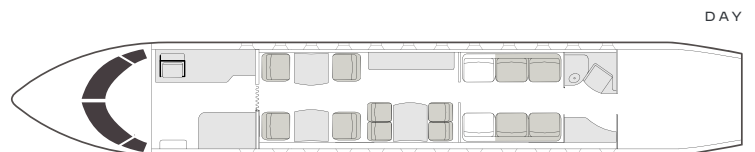

INTERIOR CONFIGURATIONS MAY DIFFER BY AIRCRAFT TAIL.

Range	5.950 NM
Maximum cruise speed	502 kt
Baggage	155 ft ³
Cabin H/L/W	6'2" x 39'7" x 7'8 ft

AIRCRAFT

PASSENGERS

RANGE

FALCON 7x

12

GLOBAL

- Passenger capacity: 12
- Day-time: 4 single seats, conference group with 4 single seats, 2 divans with 3 seats
- Night-time: 4 single beds, 1 double bed
- Galley incl. microwave, convention oven, fridge & chiller
- Fully enclosed pocket door to separate the cabin into two parts
- Full refreshment center
- Fully enclosed aft and forward lavatories
- 2 LCD monitors/premium sound system
- Cabin inflight entertainment and Blu-ray player
- WiFi on board
- iPhone and PC interface
- SAT phones