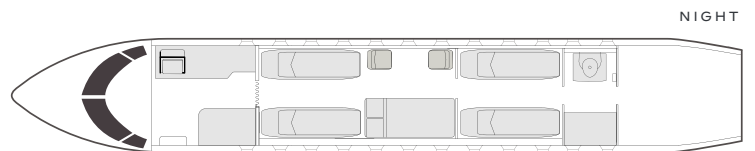

DAY

NIGHT

INTERIOR CONFIGURATIONS MAY DIFFER BY AIRCRAFT TAIL.

Range	5.950 NM
Maximum cruise speed	502 kt
Baggage	155 ft ³
Cabin H/L/W	6'2" x 39'7" x 7'8 ft

AIRCRAFT

PASSENGERS

RANGE

FALCON 7x

12

GLOBAL

- Passenger capacity: 12
- Day-time: 8 single seats, conference group with 4 single seats, 1 divan with 3 seats
- Night-time: 4 single beds, 1 double bed
- Galley incl. microwave, convention oven, fridge & chiller
- Fully enclosed pocket door to separate the cabin into two parts
- Full refreshment center
- Fully enclosed aft and forward lavatories
- 2 LCD monitors/premium sound system
- Cabin inflight entertainment and Blu-ray player
- WiFi on board
- iPhone and PC interface
- SAT phones