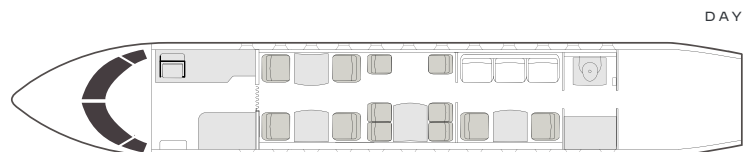

DAY

NIGHT

INTERIOR CONFIGURATIONS MAY DIFFER BY AIRCRAFT TAIL.

Range	5.950 NM
Maximum cruise speed	502 kt
Baggage	155 ft ³
Cabin H/L/W	6'2" x 39'7" x 7'8 ft

AIRCRAFT

PASSENGERS

RANGE

FALCON 7x

12

GLOBAL

- Passenger capacity: 12
- Day-time: 8 single seats, conference group with 4 single seats, 1 divan with 3 seats
- Night-time: 4 single beds, 1 double bed
- Galley incl. microwave, convention oven, fridge & chiller
- Fully enclosed pocket door to separate the cabin into two parts
- Full refreshment center
- Fully enclosed aft and forward lavatories
- 2 LCD monitors/premium sound system
- Cabin inflight entertainment and Blu-ray player
- WiFi on board
- iPhone and PC interface
- SAT phones