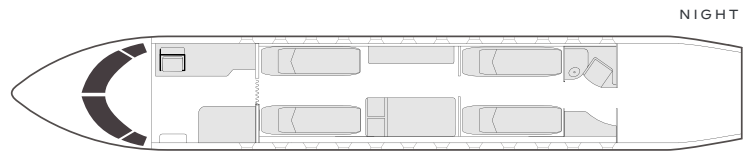

AIRCRAFT

PASSENGERS

RANGE

FALCON 7x

12

GLOBAL

- Passenger capacity: 12
- Day-time: 4 single seats, conference group with 4 single seats, 2 divans with 3 seats
- Night-time: 4 single beds, 1 double bed
- Galley incl. microwave, convention oven, fridge & chiller
- Fully enclosed pocket door to separate the cabin into two parts
- Full refreshment center
- Fully enclosed aft and forward lavatories
- 2 LCD monitors/premium sound system
- Cabin inflight entertainment and Blu-ray player
- WiFi on board
- iPhone and PC interface
- SAT phones

INTERIOR CONFIGURATIONS MAY DIFFER BY AIRCRAFT TAIL.

Range	5.950 NM
Maximum cruise speed	502 kt
Baggage	155 ft ³
Cabin H/L/W	6'2" x 39'7" x 7'8 ft

AIRCRAFT

PASSENGERS

RANGE

FALCON 7x

12

GLOBAL