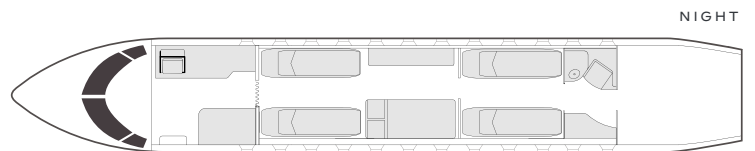

AIRCRAFT

PASSENGERS

RANGE

FALCON 7x

12

GLOBAL

- Passenger capacity: 12
- Day-time: 4 single seats, conference group with 4 single seats, 2 divans with 3 seats
- Night-time: 4 single beds, 1 double bed
- Galley incl. microwave, convention oven, fridge & chiller
- Fully enclosed pocket door to separate the cabin into two parts
- Full refreshment center
- Fully enclosed aft and forward lavatories
- 2 LCD monitors/premium sound system
- Cabin inflight entertainment and Blu-ray player
- WiFi on board
- iPhone and PC interface
- SAT phones

INTERIOR CONFIGURATIONS MAY DIFFER BY AIRCRAFT TAIL.

Range	5.950 NM
Maximum cruise speed	502 kt
Baggage	155 ft ³
Cabin H/L/W	6'2" x 39'7" x 7'8 ft

AIRCRAFT

PASSENGERS

RANGE

FALCON 7x

12

GLOBAL

- Passenger capacity: 12
- Day-time: 4 single seats, conference group with 4 single seats, 2 divans with 3 seats
- Night-time: 4 single beds, 1 double bed
- Galley incl. microwave, convention oven, fridge & chiller
- Fully enclosed pocket door to separate the cabin into two parts
- Full refreshment center
- Fully enclosed aft and forward lavatories
- 2 LCD monitors/premium sound system
- Cabin inflight entertainment and Blu-ray player
- WiFi on board
- iPhone and PC interface
- SAT phones